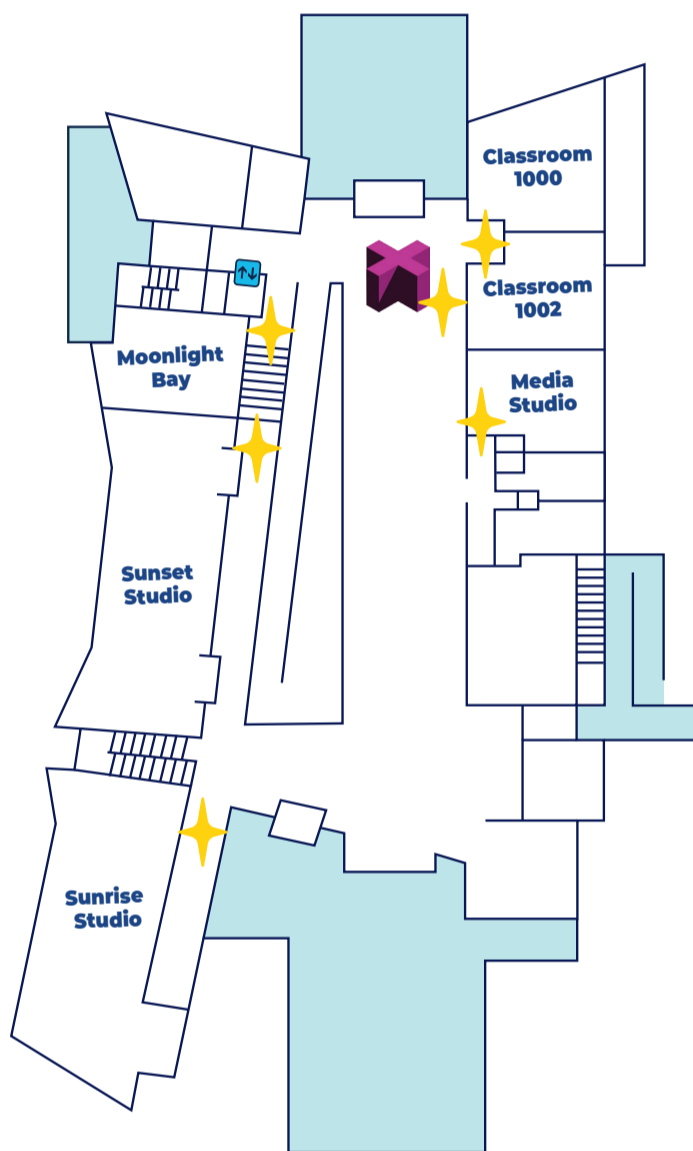

Tour SCD

Learn more about SCD and human-centered design visit these ✨ points of interest around the Center.

Just like the Design Thinking process, our tour does not have to follow a linear path; you're **welcome to wander**, and **encouraged to explore!**

Creature Kiosk: Get an overview of SCD and what we have going on.

Walk Through the Gallery: Peek into the classrooms and Media Studio, or admire the art from campus creators.

Assessment & Research Lab: Learn about our work in human-centered design.

Collaboration Studios: See teams in action throughout SCD, in Sunset and Twilight Studios, and the Moonlight Bay

The SCD Labs: Spaces and equipment for creating in all media, from lo-fi prototypes to final products