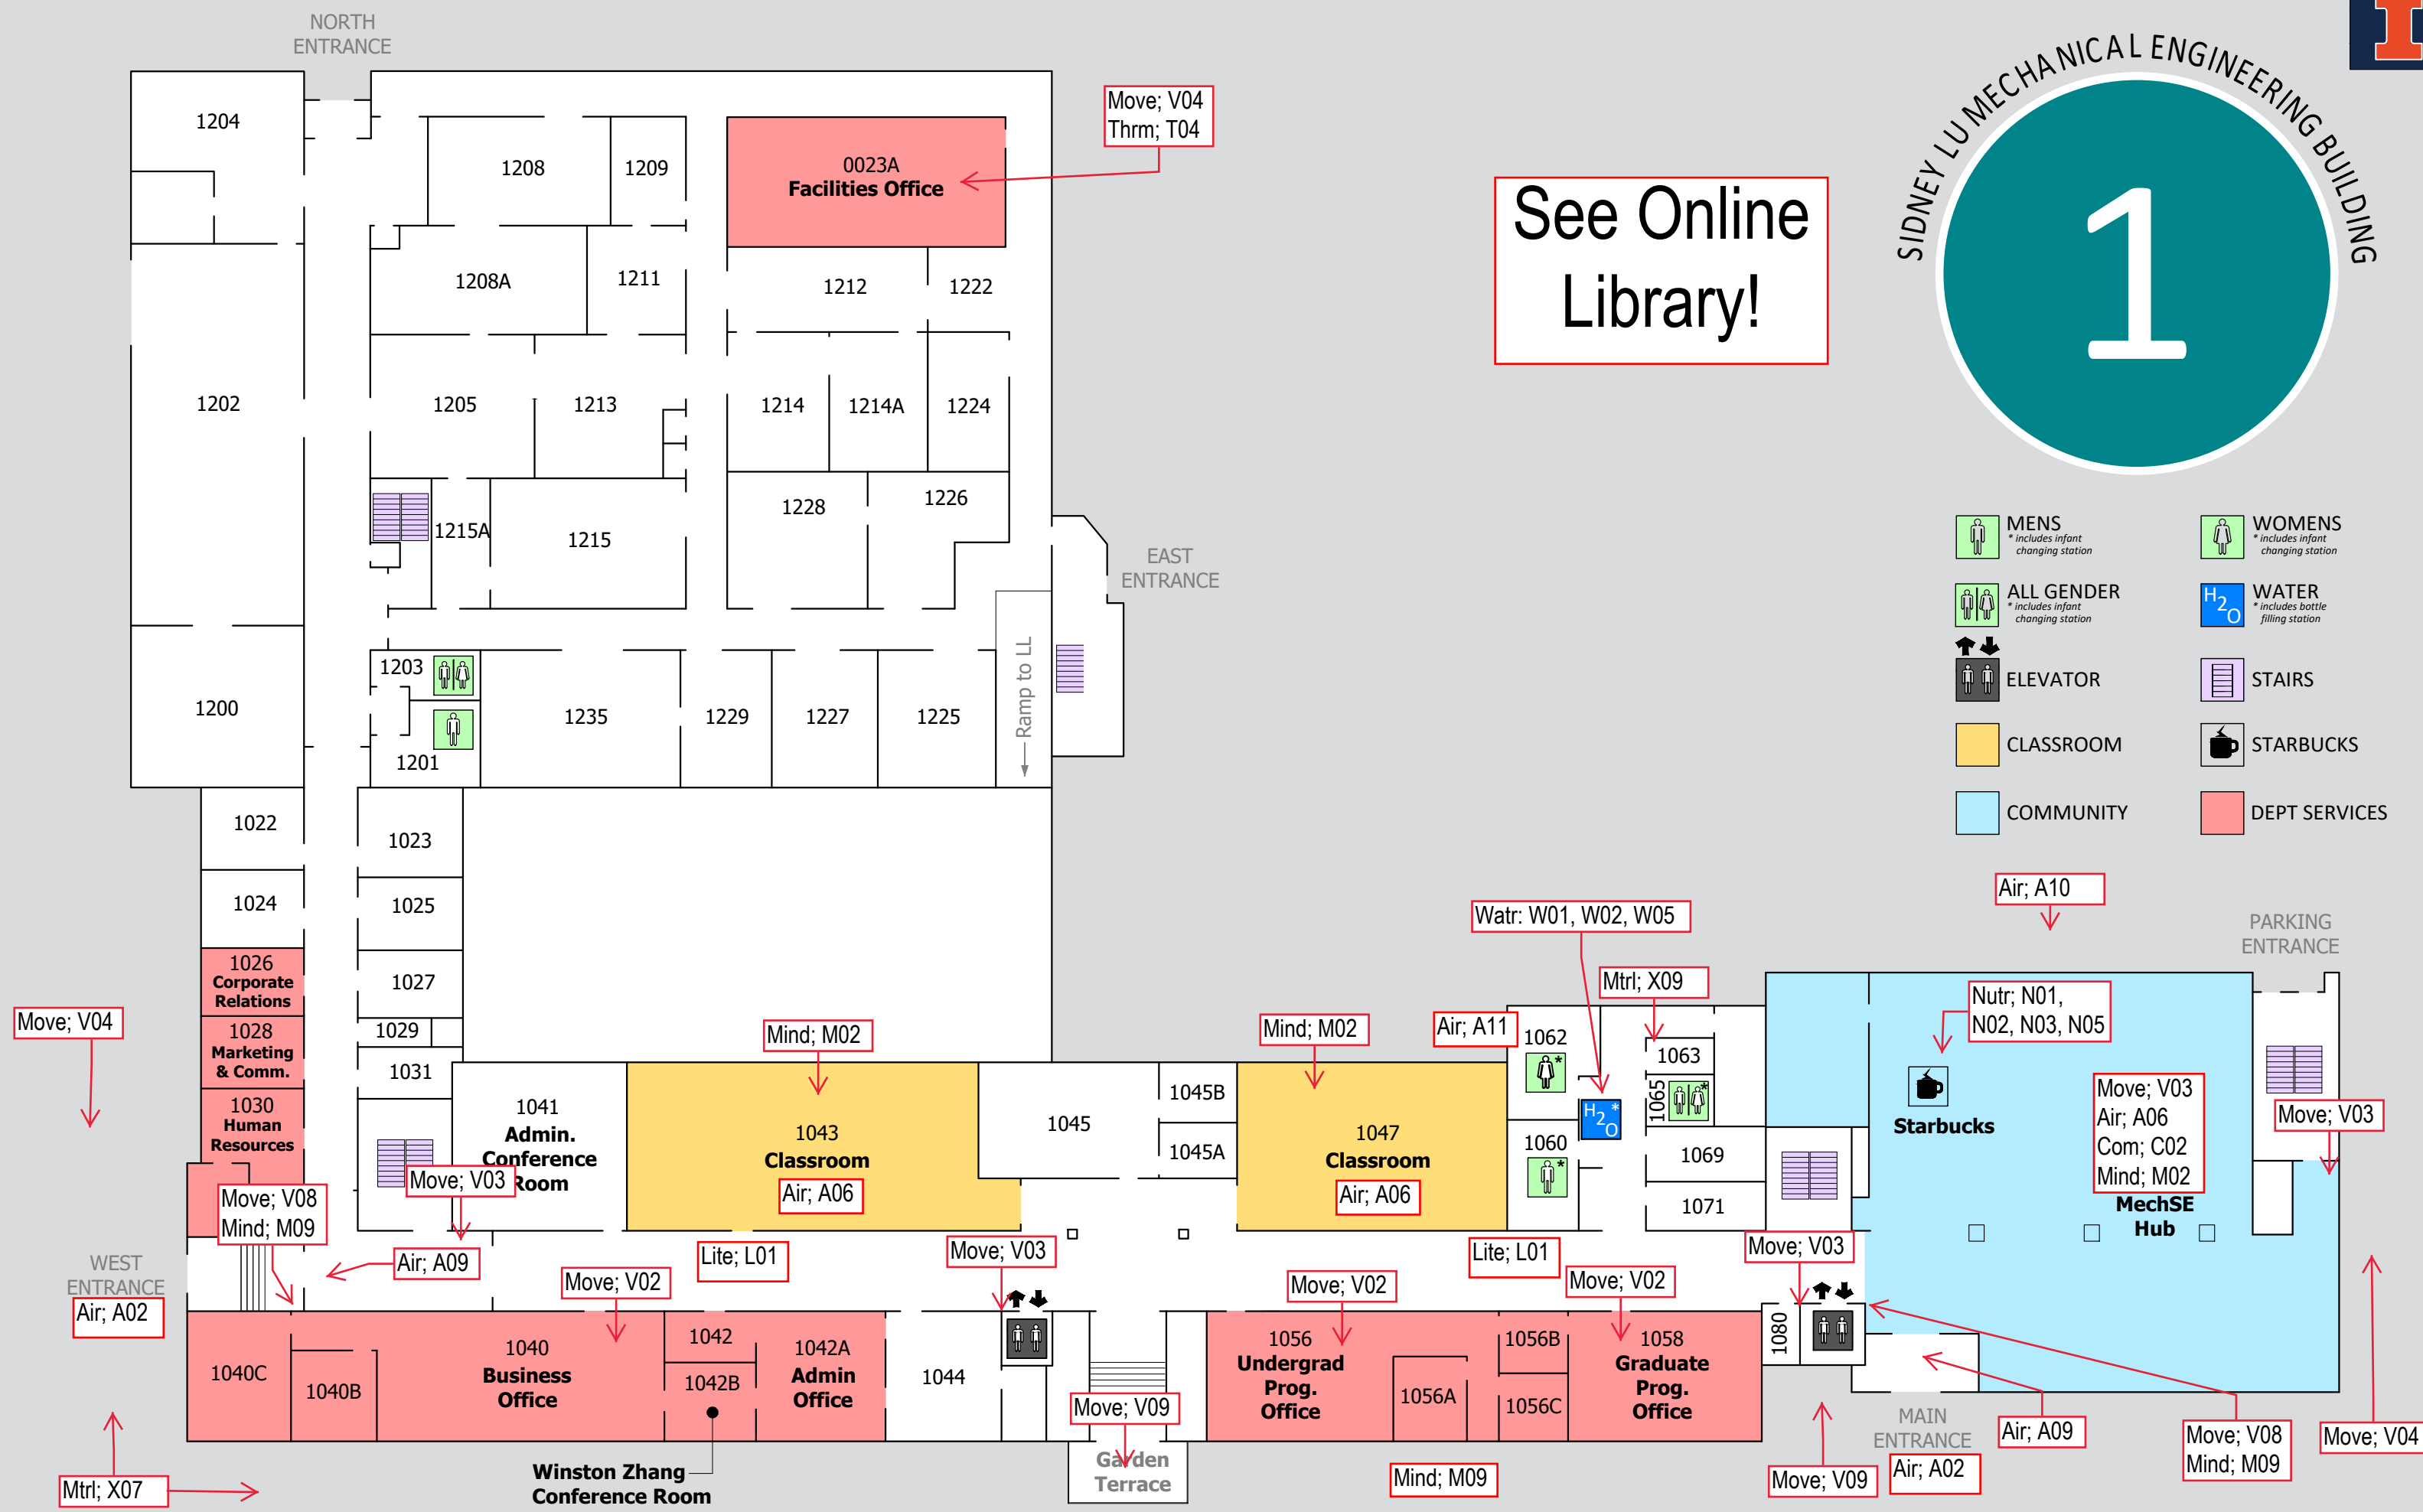

SIDNEY LU MECHANICAL ENGINEERING BUILDING

See Online Library!

NORTH ENTRANCE

EAST ENTRANCE

- MENS \*includes infant changing station
- WOMENS \*includes infant changing station
- ALL GENDER \*includes infant changing station
- WATER \*includes bottle filling station
- ELEVATOR
- STAIRS
- CLASSROOM
- MAKERSPACE
- COMMUNITY
- DEPT SERVICES

Move; V04  
Thrm; T04

Move; V02

Move; V03

Lite; L01

Move; V03

Air; A11

Lite; L01

Move; V03

Air; A11

Com; C02

Air; A06

0100  
Bill Jackson  
Innovation Studio

01010

See Online Library!

- MENS \*includes infant changing station
- WOMENS \*includes infant changing station
- ALL GENDER \*includes infant changing station
- WATER \*includes bottle filling station
- ELEVATOR
- STAIRS
- CLASSROOM
- STARBUCKS
- COMMUNITY
- DEPT SERVICES