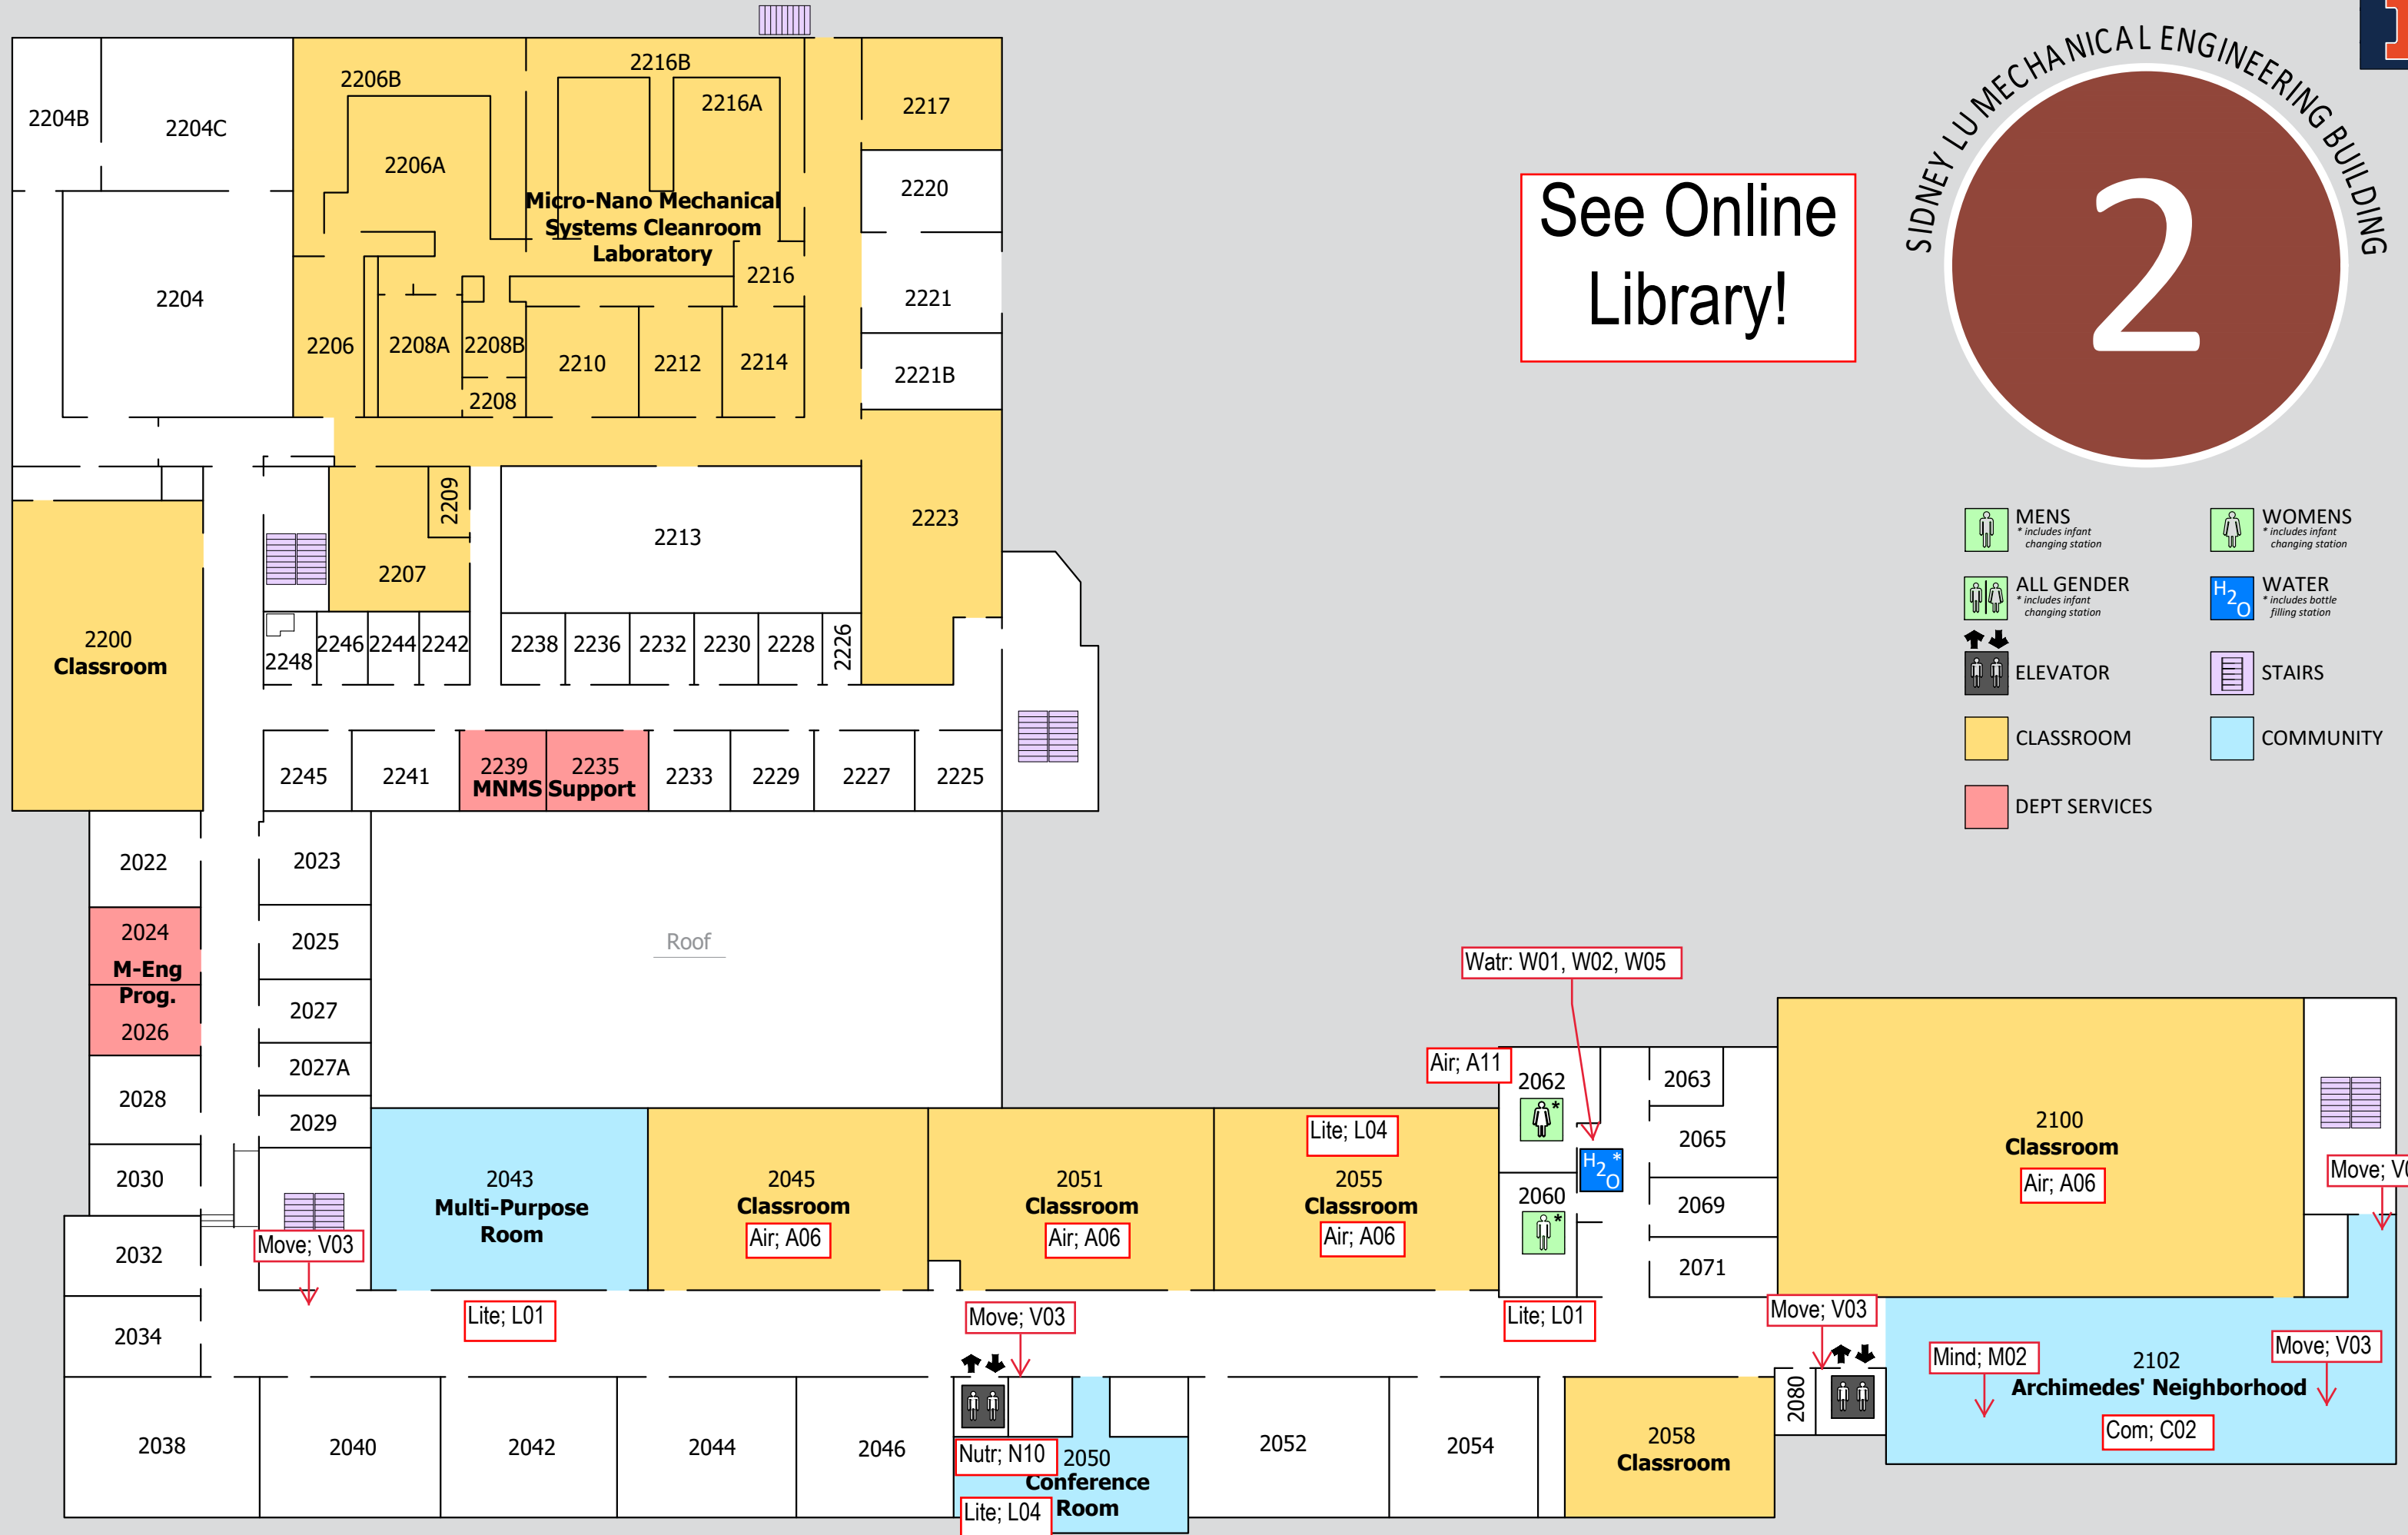

SIDNEY LU MECHANICAL ENGINEERING BUILDING

2

See Online Library!

- MENS
  * includes infant changing station
- WOMENS
  * includes infant changing station
- ALL GENDER
  * includes infant changing station
- WATER
  * includes bottle filling station
- ELEVATOR
- STAIRS
- CLASSROOM
- COMMUNITY
- DEPT SERVICES

Watr: W01, W02, W05

Air; A11

Lite; L01

Move; V03

Mind; M02

Move; V03

Move; V03

Lite; L01

Nutr; N10

Lite; L04

Move; V03

Com; C02

Move; V03

Roof