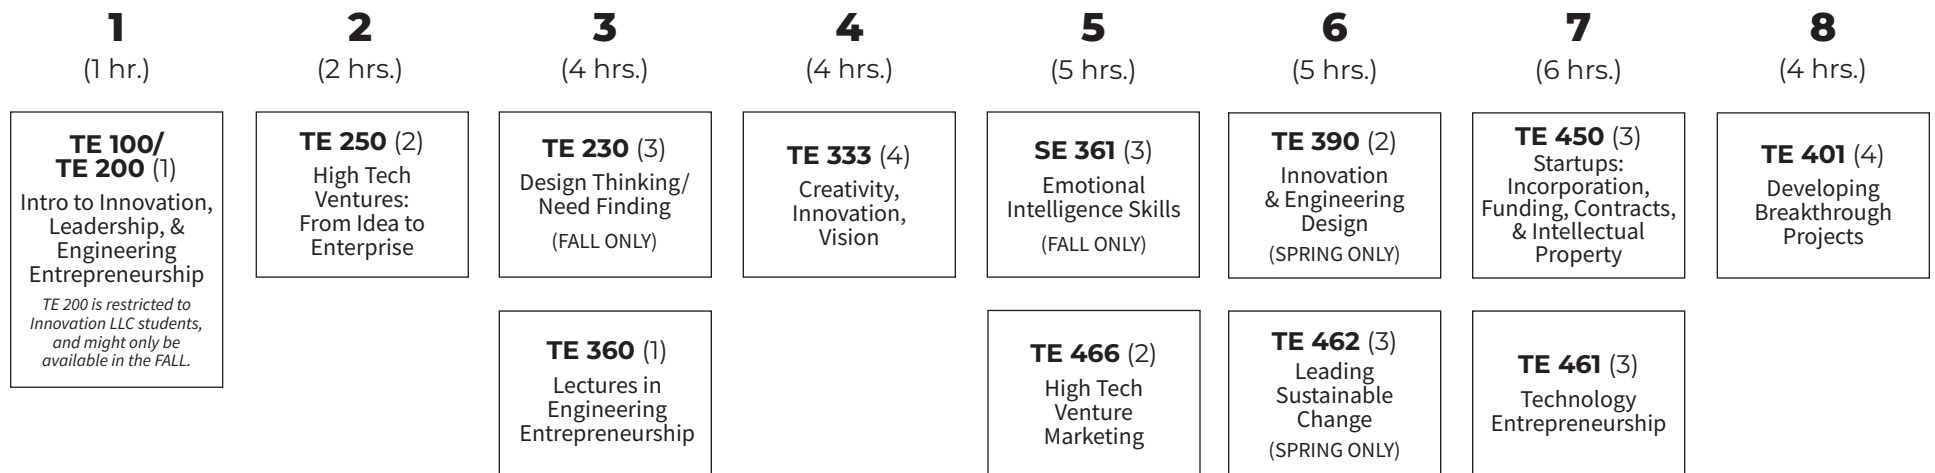

Innovation, Leadership, & Engineering Entrepreneurship (ILEE) CURRICULUM MAP

TECHNOLOGY ENTREPRENEUR CENTER

This Curriculum Map is a recommended sequence of the required core ILEE courses.
ILEE advisors will work with you to create a customized plan based on when you begin the degree.
If you have questions please contact us at tec-ilee@illinois.edu.

**INNOVATION
LEADERSHIP &
ENGINEERING
ENTREPRENEURSHIP**

**Grainger College
of Engineering**

UNIVERSITY OF ILLINOIS URBANA-CHAMPAIGN