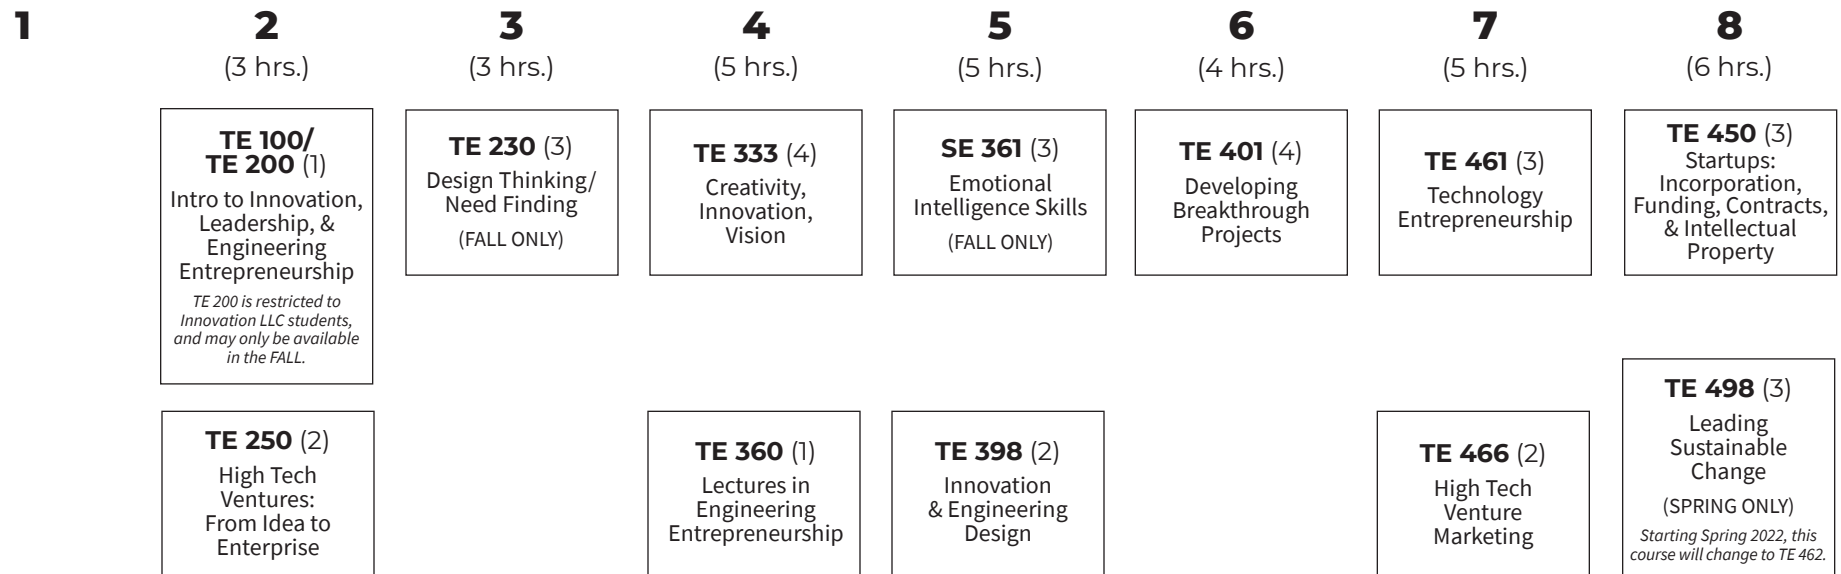

Innovation, Leadership, & Engineering Entrepreneurship (ILEE) CURRICULUM MAP

TECHNOLOGY ENTREPRENEUR CENTER

This Curriculum Map is a recommended sequence of the required core ILEE courses. If you have questions regarding this sequence, or about the ILEE degree in general, please contact Keilin Jahnke at deahl1@illinois.edu.