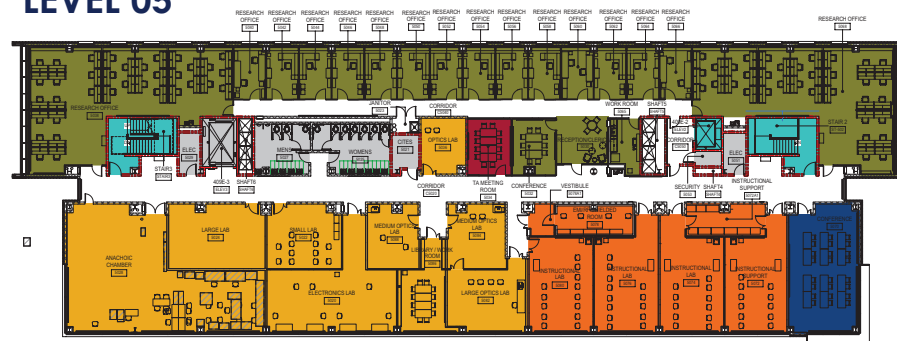

LEVEL 05

ECE ILLINOIS
Department of Electrical
and Computer Engineering

- Classrooms
- Research Laboratory
- Administration
- Student Organization Space
- Instructional Laboratory
- Stairs and Elevators
- Support Services
- Meeting Rooms
- Research Offices
- Student Projects