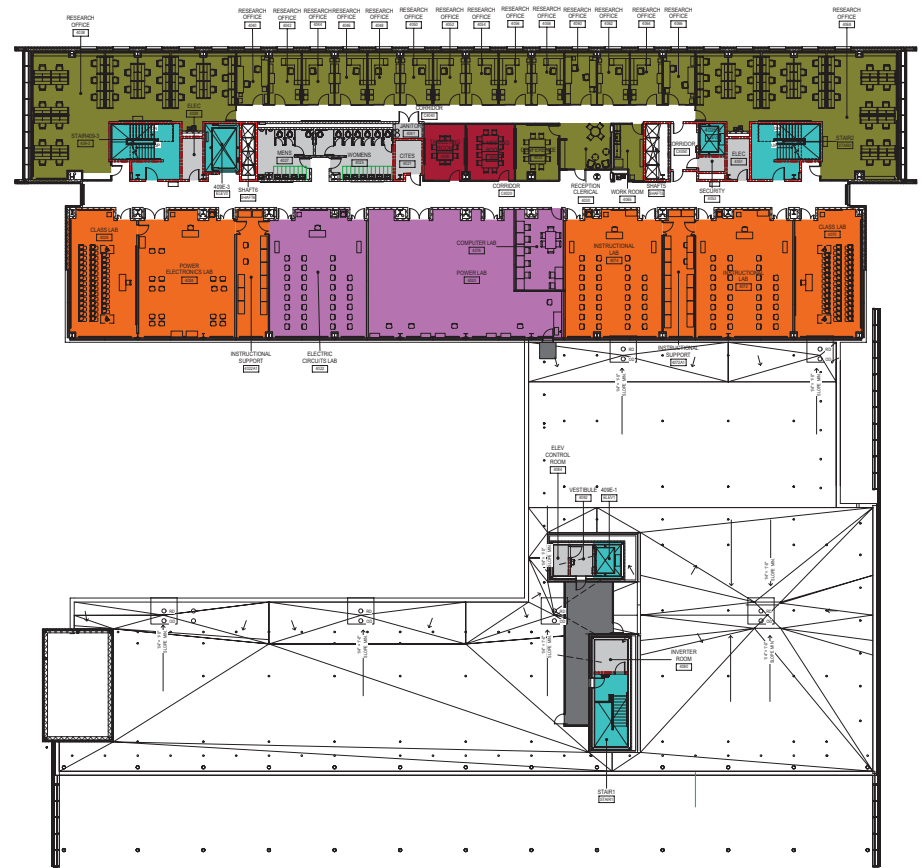

LEVEL 03

LEVEL 04

LEVEL 05

ECE ILLINOIS
Department of Electrical
and Computer Engineering

- Classrooms
- Research Laboratory
- Administration
- Student Organization Space
- Instructional Laboratory
- Stairs and Elevators
- Support Services
- Meeting Rooms
- Research Offices
- Student Projects