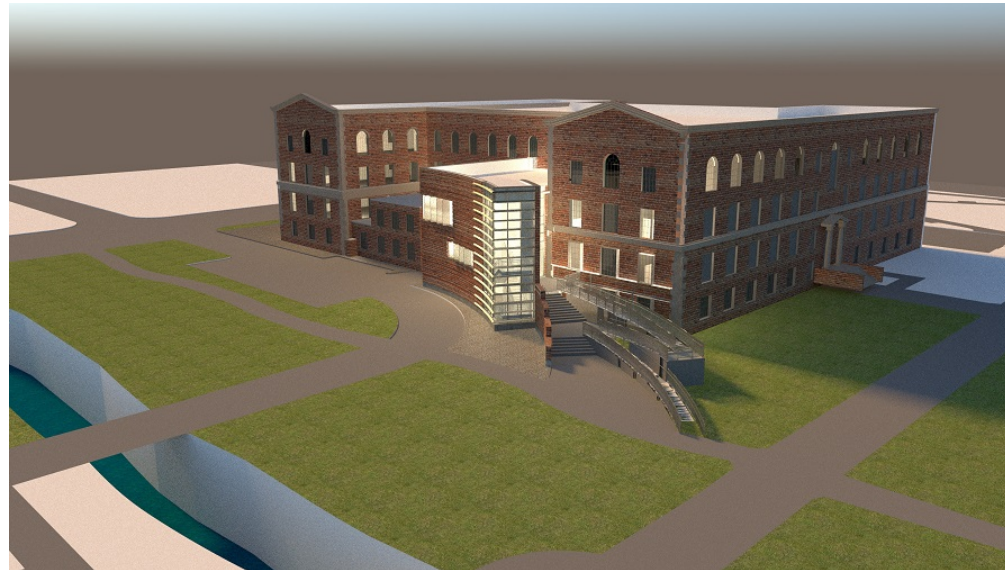

**Grainger College  
of Engineering**

UNIVERSITY OF ILLINOIS URBANA-CHAMPAIGN

**Aerospace Engineering**  
*Elevating Ideas Since 1944*

**Talbot Expansion** – shared with NPRE  
Construction began March 2019  
\$8.66 million  
Composite manufacturing lab  
Nanosatellite facility will enhance  
CubeSat program